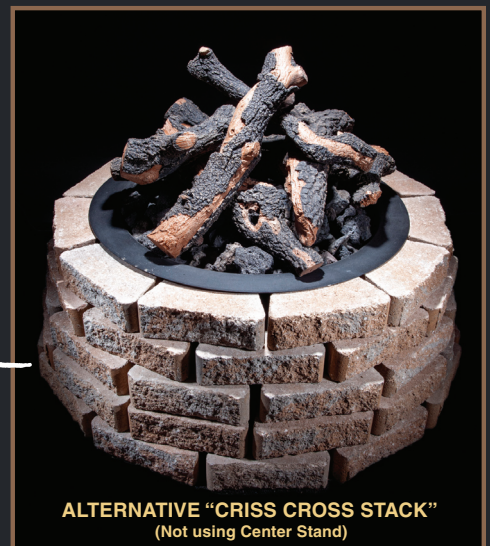

ALTERNATIVE "CRISS CROSS STACK"
(Not using Center Stand)