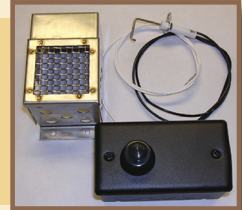

Grand Fire Pit

LOGS & FIRE PIT BURNER SYSTEM

MATCH-LIT SYSTEM

- Consists of Spoke Burner, pan, lava rock and Grand Fire Pit logs
- Can also be used with Fireglass instead of logs or lava rocks.

GFP-CSI
Continuous Spark
Ignitor eliminates
manual flame lighting

OPTIONAL CIRCULAR GRATES

MODEL	A	B	C
GFP-24	30"	24"	2.5"
GFP-36	42"	36"	4"

EASY TO INSTALL COMPLETE SYSTEM

Customer supplies surround material.
(Shown with concrete retaining stones that can be purchased from local home centers for under $100.)

WE OFFER ADDITIONAL ACCESSORY ITEMS

Shut off valves, connectors, as well as individual logs. Ask your dealer for details.

Golden Blount

4301 Westgrove Drive
Addison, Texas 75001

www.goldenblountinc.com

800-833-1139