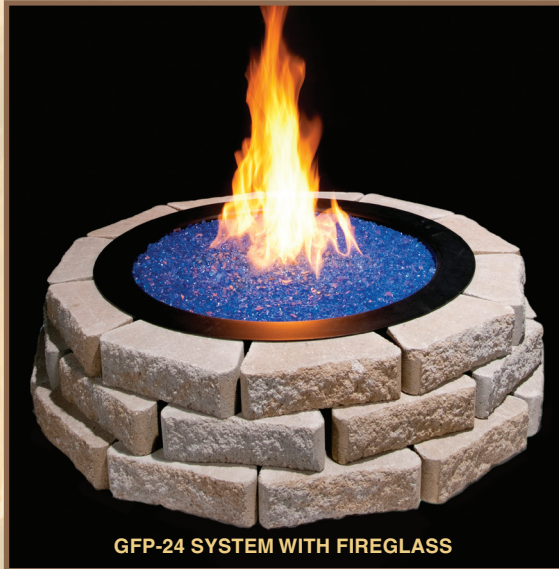

Grand Fire Pit

LOGS & FIRE PIT BURNER SYSTEM

MATCH-LIT SYSTEM

- Consists of Spoke Burner, pan, lava rock and Grand Fire Pit logs
- Can also be used with Fireglass instead of logs or lava rocks.

GFP-CSI
Continuous Spark
Ignitor eliminates
manual flame lighting