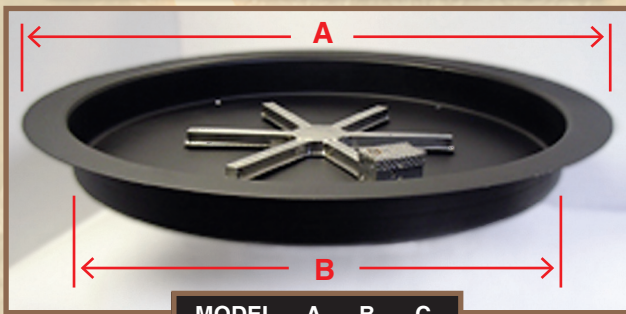

### MATCH-LIT SYSTEM

- Consists of Spoke Burner, pan, lava rock and Grand Fire Pit logs
- Can also be used with Fireglass instead of logs or lava rocks.

**GFP-CSI**  
Continuous Spark  
Ignitor eliminates  
manual flame lighting

## OPTIONAL CIRCULAR GRATES

**GFP-24-GRATE**  
5/8" X 22" DIAMETER, 6" LEG HEIGHT

**GFP-36-GRATE**  
3/4" X 32" DIAMETER, 8" LEG HEIGHT

MODEL	A	B	C
GFP-24	30"	24"	2.5"
GFP-36	42"	36"	4"